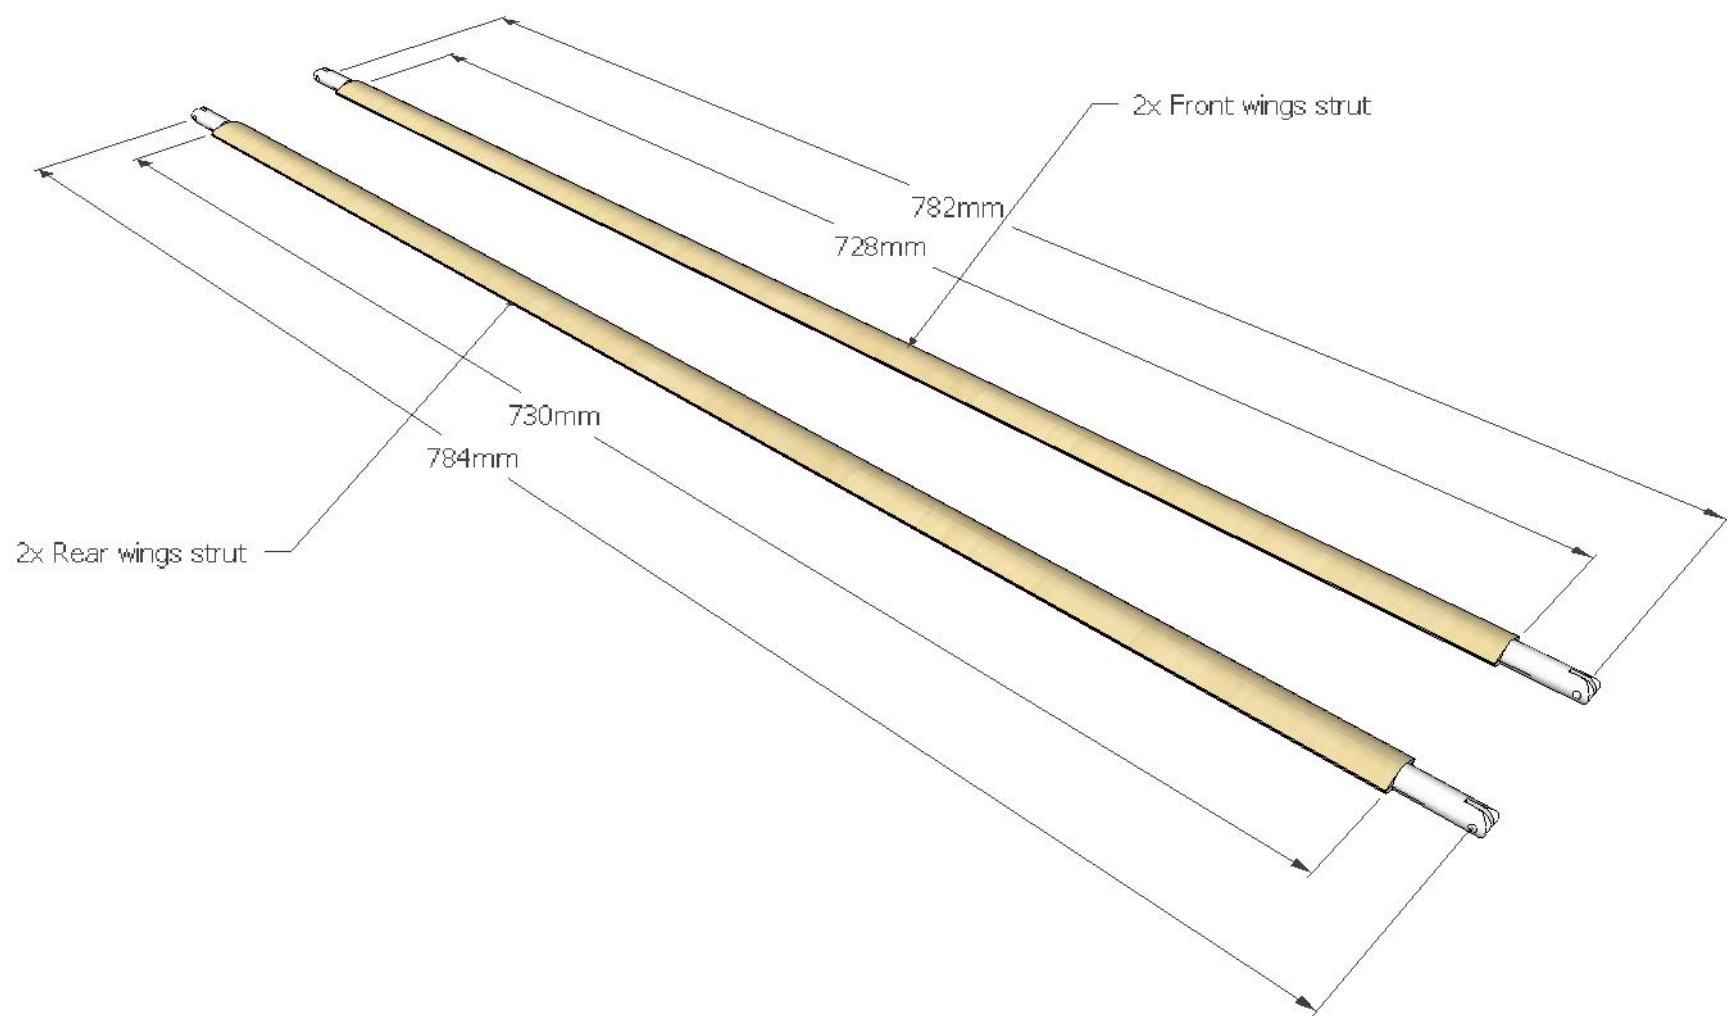

Epoxy glue

10mm

2x Front wings strut

782mm

728mm

730mm

784mm

2x Rear wings strut