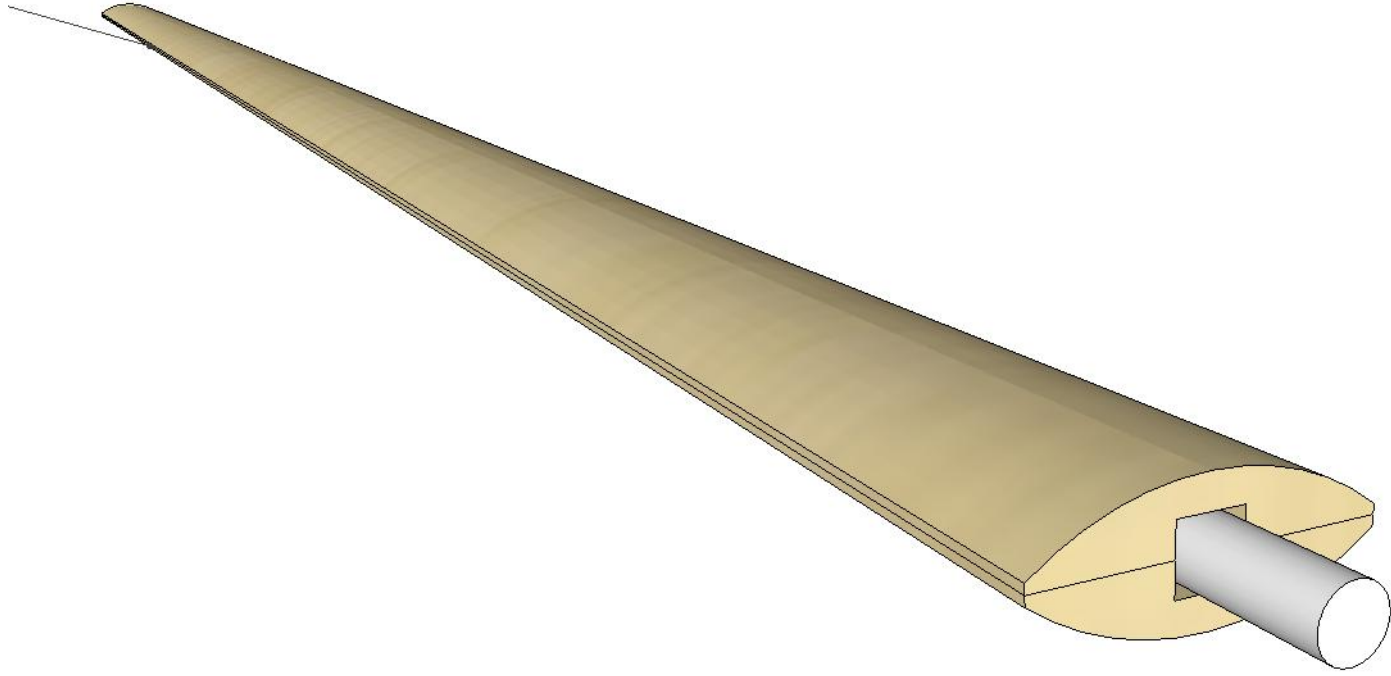

Epoxy glue

10mm

2x Front wings strut

782mm

728mm

730mm

784mm

2x Rear wings strut