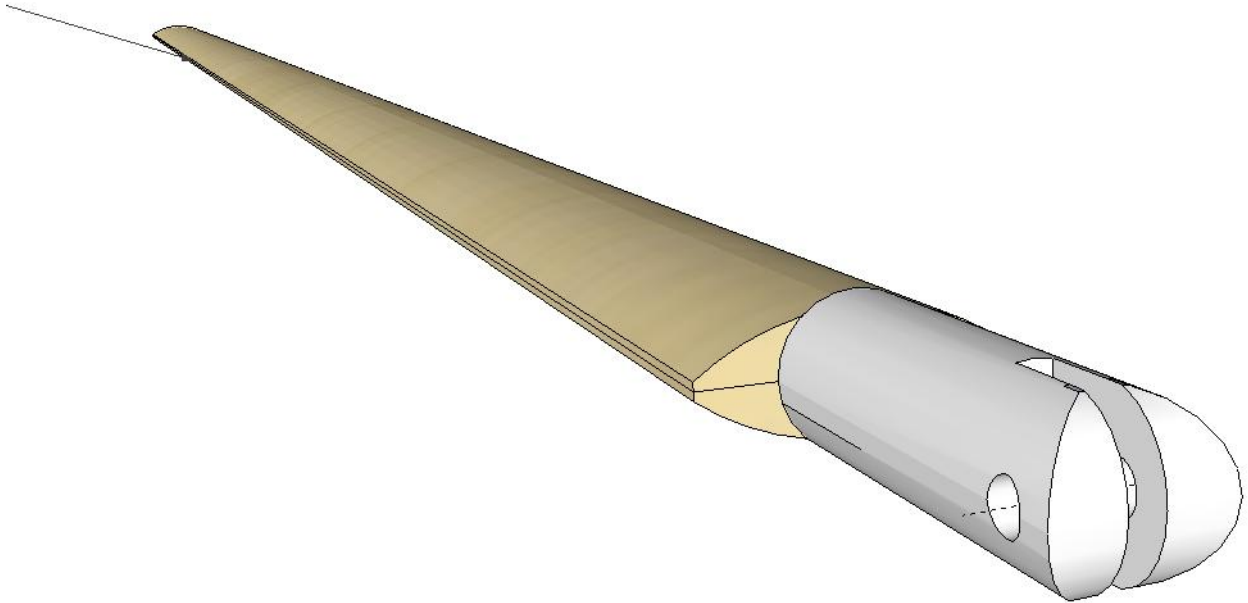

Epoxy glue

10mm

2x Front wings strut

782mm

728mm

730mm

784mm

2x Rear wings strut